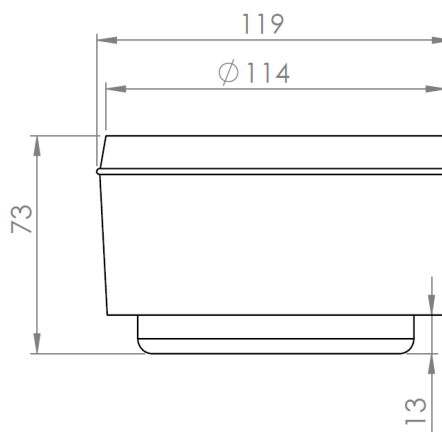

CRYSTAL STUD PLRE4

DATASHEET

PRODUCT SPECIFICATIONS

Usage: Solar outdoor marking with no cabling.

Leds' color: Colors RGB + White 4000 K.

Structure: Tempered glass frame thickness 15 mm + aluminum tube.

Battery LiFePO4 3.6 Ah.

Solar panel Sunpower Back Contact.

Operating temperatures: - 10°C / + 60°C.

Resistance to compression (EN62262 - IK10): 3 tons.

Weight: 1.25 kg.

Dimensions: 119 x 72 mm.

Class III - IP67 - IK10 - CE.

AUTONOMY