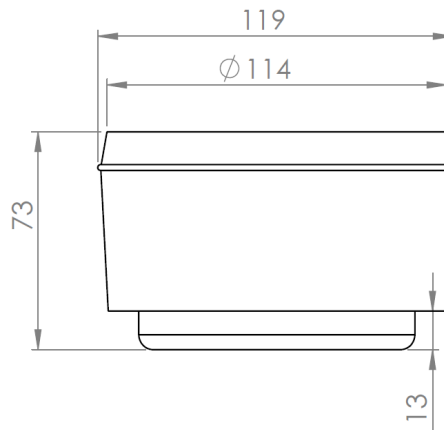

CRYSTAL BOLLARD PLRE4

PRODUCT SHEET

TECHNICAL DESCRIPTION

Use: Solar outdoor beacon device, no wiring required.

Structure: Tempered glass 15 mm thick on aluminium tube.

LED Colours: RGB colours + White 4000 K.

CRI of White LED: Minimum 80.

Luminous Flux: 4 lm.

Battery: LiFePO4 (3.2 V / 4.5 Ah).

Solar Panel: SunPower Back Contact.

Operating Temperatures: -10°C to +60°C.

Dimensions : 119 x 73 mm.

Weight: 1.25 kg.

Compression Resistance (EN62262 - IK10): 3 tons (suitable for vehicles up to 32 tonnes).