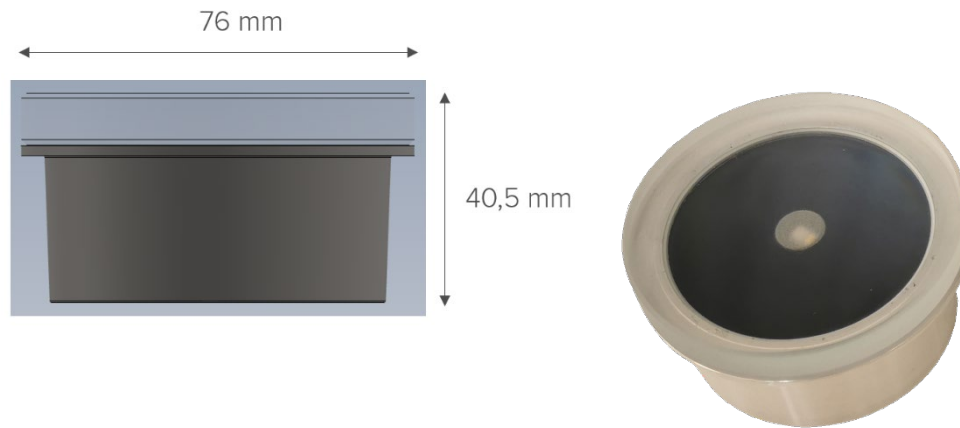

MIKA STUD PM-76-E4

DATASHEET

PRODUCT SPECIFICATIONS

Usage: Solar luminous dot connected with LED for outdoor facades, with no cabling.

Structure: Tempered glass frame thickness 10 mm + machined aluminum frame.

LEDs' color: Colors RGB + White 4000 K.

CRI white LED: minimum 80.

Outflow: 2 lm.

Battery LiFePO4 (1 Ah).

Solar panel Sunpower Back Contact.

Operating temperatures: - 10°C / + 60°C.

Dimensions: 76 x 40.5 mm.